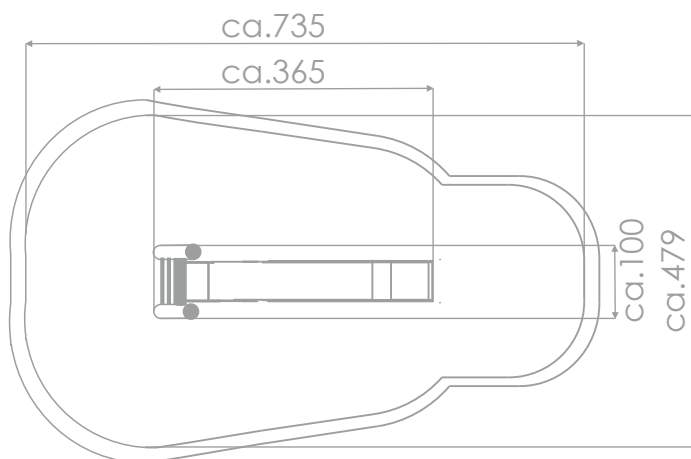

SOCIALIZING

SLIDING

INFORMATION ABOUT THE PRODUCT

Dimensions	ca.365 x 100 cm
Safety zone	ca.735 x 479 cm
Overall height	ca.255 cm
Free fall height	ca.180 cm
Amount of users	2 persons
Product complies with EN 1176-1:2017-12	YES
Availability of spare parts	YES
Age range	3-12
<small>According to EN 1176-1:2017-12 norm, the product requires applying a safety surface according to the product's free fall height.</small>	

Visualisation is for reference only,
actual appearance may vary.

SCALE 1:100

MATERIALS:

<p>NATURAL ROBINIA WOOD</p>	<p>ELEMENTS CONSTRUCTION MADE OF STAINLESS STEEL AISI 304</p>	<p>SYSTEM OF CONNECTORS AND CLAMPS MADE OF STRONG ALUMINIUM ALLOY.</p>	<p>SLIDES MADE OF STAINLESS STEEL AISI 304</p>
			